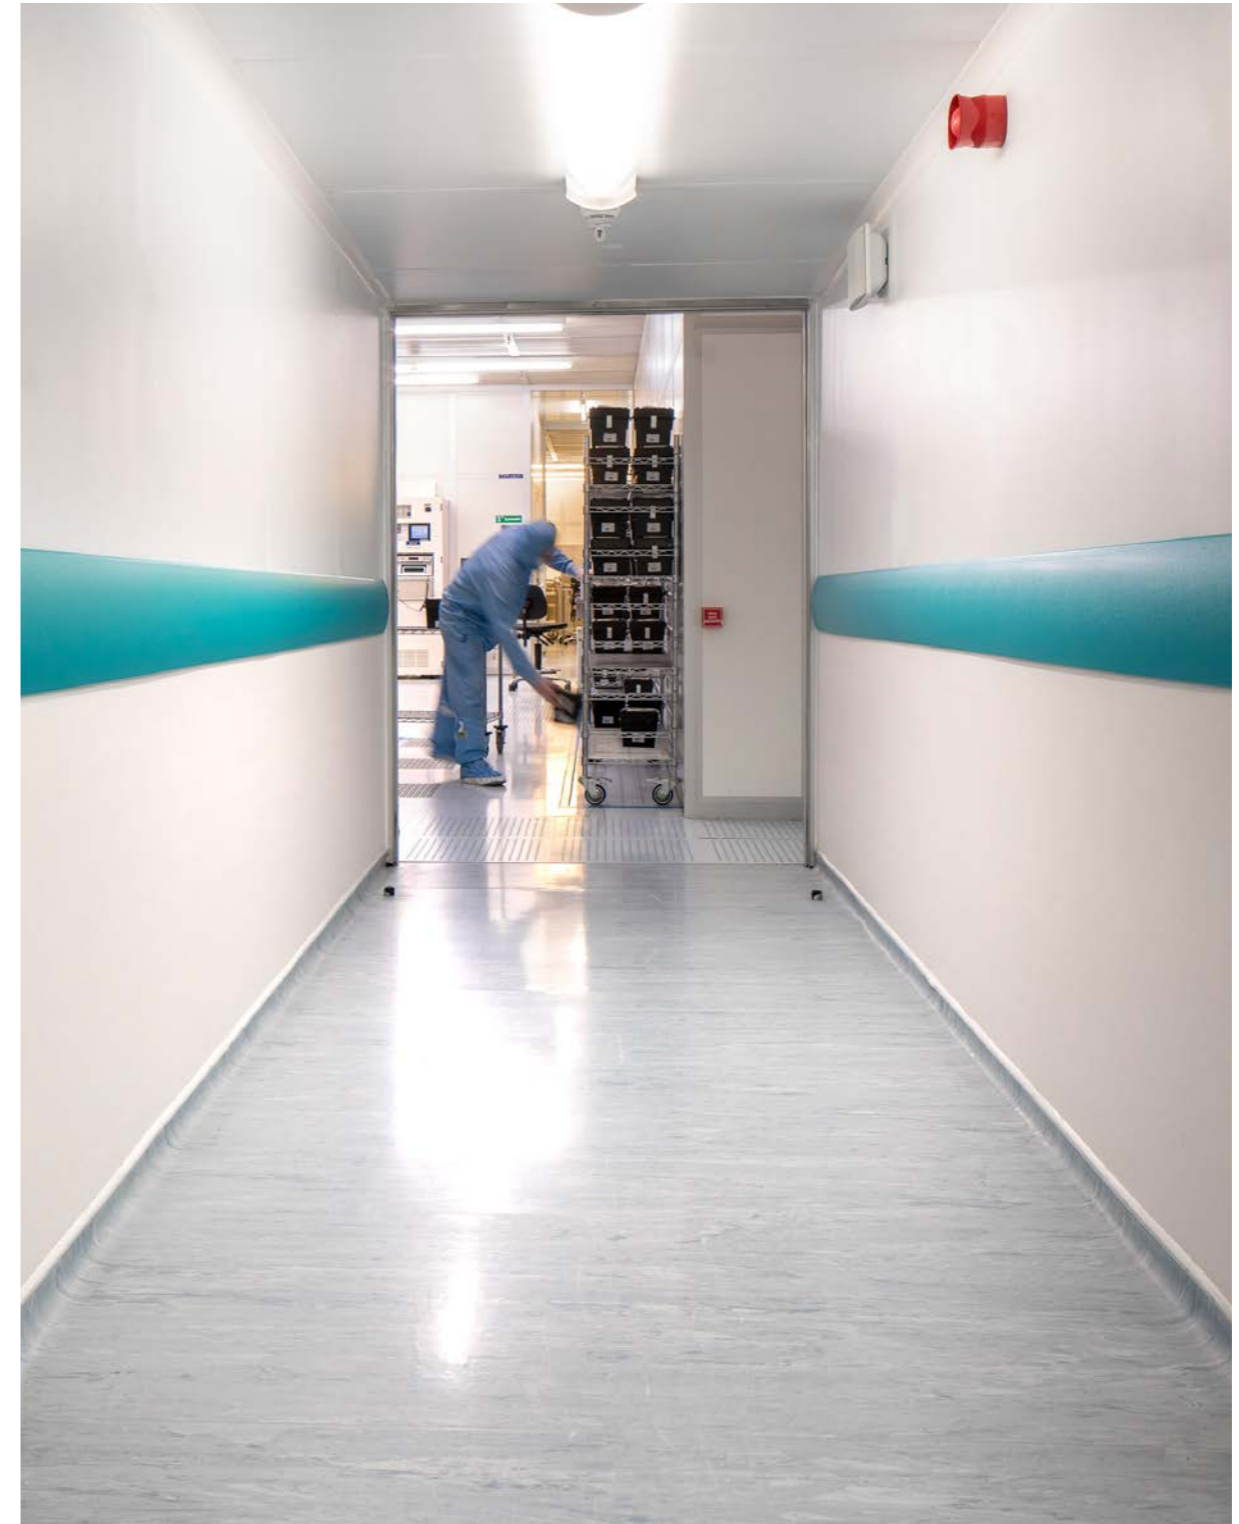

Accessories

Project: Nexperia, Hazel Grove, Stockport

Manufacturing

“ The wall protection installed at Nexperia was predominantly in Silicon Alley, the link corridor in the cleanroom areas. We wanted to protect this area as this part of the building experiences a high level of both foot and wheeled traffic daily, including regular use of trolleys which can cause scuffs and scrapes. ”

Facilities Manager
Nexperia

Gradus has supplied a range of wall protection products to Nexperia, a global leader in components for the Automotive industry. A durable wall protection system was required that would resist the rigorous cleaning regimes and the variety of cleaning materials used.

Gradus SureProtect Endure®, a high-performance PVC-u wall cladding system, was installed throughout the corridors at half-height to protect the walls from impact and abrasion damage caused by wheeled trolley traffic. The sheet material is through-coloured and textured and was chosen in the colour Alum (light grey), to blend in with the surrounding décor, providing 'hidden' protection and maintaining the building's appearance.

Maria Morgan, Product Manager for Gradus said “SureProtect Endure® was the ideal specification for the Nexperia facility as it is manufactured from impact resistant PVC-u which is textured and through-coloured to conceal damage caused by foot and wheeled traffic, therefore minimising future maintenance costs.”